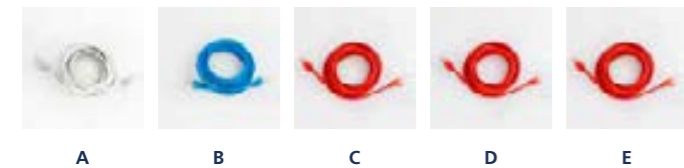

Budget	FAN	POE	Extra 1	Power	Kanalen	Extra 1	MSRP	Discount
ADI # DS-3E0109P-E HIK # DS-3E0109P-E(C)	POE Budget 123W	Fan Free	8x 10/100Mbps	1x 100Mbps Uplink	PSU 51VDC 2.5A"	8kanaals	4KV Surge Protection	€76.00	Hikvision Switch
ADI # DS-3E0318P-E HIK # DS-3E0318P-E(B)	POE Budget 230W	Fan Free	16x 10/100Mbps	1x 100Mbps Uplink	"PSU 51VDC 2.5A"	16kanaals	4KV Surge Protection	€203.00	Hikvision Switch
ADI # DS-3E0326P-E HIK # DS-3E0326P-E(B)	POE Budget 370W	Fan Free	24x 10/100Mbps	2x 100Mbps Uplink	PSU 51VDC 2.5A"	24kanaals	NIEUW 4KV Surge Protection	€261.00	Hikvision Switch
ADI # DS-3E0105P-E/M(B) HIK # DS-3E0105P-E/M(B)	POE Budget 35W	Fan	4x 10/100Mbps	1x 100Mbps Uplink	PSU 51VDC 2.5A"	4kanaals	4KV Surge Protection	€40.00	Hikvision Switch
ADI # DS-3E0109P-E/M (B) HIK # DS-3E0109P-E/M(B)	POE Budget 60W	Fan	8x 10/100Mbps	1x 100Mbps Uplink	"PSU 51VDC 2.5A"	8kanaals	4KV Surge Protection	€70.00	Hikvision Switch
ADI # DS-3E0318P-E/M B HIK # DS-3E0318P-E/M(B)	POE Budget 130W	Fan	16x 10/100Mbps	1x 100Mbps Uplink	PSU 51VDC 2.5A"	16kanaals	4KV Surge Protection	€160.00	Hikvision Switch
ADI # DS-3E0106HP-E HIK # DS-3E0106HP-E	POE Budget 60W	Fan Free	4x 10/100Mbps	1x 100Mbps Uplink	PSU 51VDC 2.5A"	4kanaals	Port 1 is HI POE 60W 6KV Surge Protection	€45.00	Hikvision Switch
ADI # DS-3E0310HP-E HIK # DS-3E0310HP-E	POE Budget 110W	Fan Free	8x 10/100Mbps	1x 100Mbps Uplink	PSU 51VDC 2.5A"	8kanaals	Port 1 is HI POE 60W 6KV Surge Protection	€95.00	Hikvision Switch
ADI # DS-3T0506HP-E/HS HIK # DS-3T0506HP-E/HS	PoE power budget 60W	Fan Free	4x Gigabit RJ45 POE poorten	2x Gigabit SFP uplink poort	44-57VDC PSU niet inbegrepen	4kanaals	Poort 1 = 60W HiPOE 6KV Surge protection	€116.00	Hikvision Switch
ADI # DS-3E0510HP-E HIK # DS-3E0510HP-E	PoE power budget 110W	Fan Free	8x Gigabit RJ45 POE poorten	1x Gigabit RJ45 uplink, 1 Gigabit SFP uplink poort	PSU 54VDC 2.22A	8Kanaals	Poort 1&2 = 90W HiPOE 6KV Surge protection	€105.00	Hikvision Switch
ADI # DS-3T0510HP-E/HS HIK # DS-3T0510HP-E/HS	PoE power budget 110W	Fan Free	8x Gigabit RJ45 POE poorten	2x Gigabit SFP uplink poort	44-57VDC PSU niet inbegrepen	8Kanaals	Industriële uitvoering Poort 1&2 = 90W HiPOE 6KV Surge protection	€140.00	Hikvision Switch
ADI # DS-3E0528HP-E HIK # DS-3E0528HP-E	POE Power budget 370W	Metalen behuizing	24x Gigabit RJ45 POE poorten	2x Gigabit RJ45 uplink, 2 Gigabit SFP uplink poort	100-230 VAC	24kanaals	6KV Surge protection	€392.00	Hikvision Switch

Product	SAP #	MSRP	Discount
A Patch Snoer RJ45 Blauw, 1M, 5pack	WBXC5EBL1MP5	€6.98	W Box Technology
B Patch Snoer RJ45 Blauw, 2M, 5pack	WBXC5EBL2MP5	€7.98	W Box Technology
C Patch Snoer RJ45 Blauw, 3M, 1Stuk	WBXC5EBL3MP1	€1.98	W Box Technology
D Patch Snoer RJ45 Blauw, 5M, 1Stuk	WBXC5EBL3MP1	€1.98	W Box Technology
E Patch Snoer RJ45 Blauw, 0,5M, 5pack	WBXC5EBL0.5MP5	€5.98	W Box Technology

DS