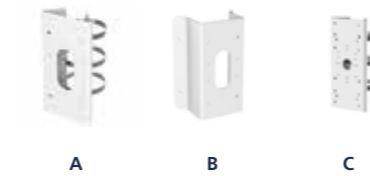

Product	SAP #	MSRP	Discount
A Paaladapter	DS-1475ZJ-SUS	€60.00	Hikvision
B Hoekmontage	DS-1476ZJ-SUS	€60.00	Hikvision
C Paaladapter	DS-1275ZJ-S-SUS	€42.00	Hikvision